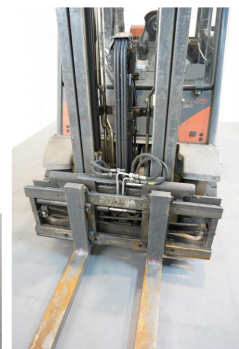

Linde H25T-02

Capacity: 2500 kg

Mast type: Triplex

Lift height: 4715 mm

YOM: 2018

Running hours: 3506

Engine type: LPG

Tech. Condition: very good

Visual condition: very good

Com Nr.: h25t1

Extras:

Side Shift Fork positioners 3rd valve 4th valve Heater Full cabin Air Con

Price: on request (Subject to prior sale)