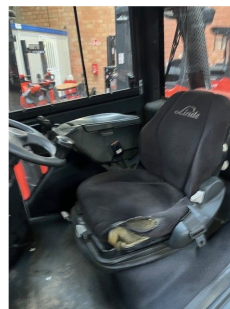

Linde H35T-02

Capacity: 3500 kg
Mast type: Duplex Standard
Lift height: 3350 mm
YOM: 2018
Running hours: 7476
Engine type: LPG
Tech. Condition: very good
Visual condition: good

Com Nr.: IH00420

Extras:

Side Shift Fork positioners 3rd valve 4th valve Weatherproof cover Heater