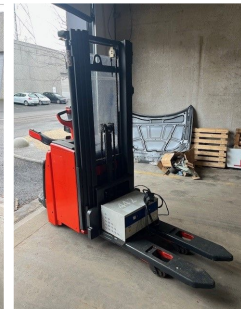

Linde L16APi

Capacity: 1600 kg

Mast type: Triplex

Lift height: 4300 mm

YOM: 2018

Running hours: 3323

Engine type: Electric

Tech. Condition: very good

Visual condition: very good

Extras:

Com Nr.: IH00419

Battery: 2018, 24V,

Charger:

Price: 7.750,00 € (excl. VAT.) (Subject to prior sale)