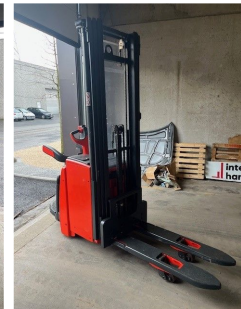

Linde L16APi

Capacity: 1600 kg

Mast type: Triplex

Lift height: 5316 mm

YOM: 2020

Running hours: 1072

Engine type: Electric

Tech. Condition: very good

Visual condition: very good

Extras:

Com Nr.: IH00418

Battery: 2020, 24V, 80 - 100%

Charger: INTERN,

Price: 10.500,00 € (excl. VAT.) (Subject to prior sale)