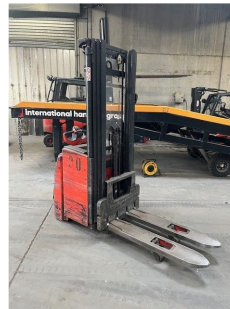

Linde L20i

Capacity: 2000 kg
Mast type: Triplex
Lift height: 4562 mm
YOM: 2018
Running hours: 2939
Engine type: Electric
Tech. Condition: very good
Visual condition: good

Com Nr.: IH00398

Battery: 2018, 24V, 60 - 80%

Charger:

Extras:

Price: on request (Subject to prior sale)