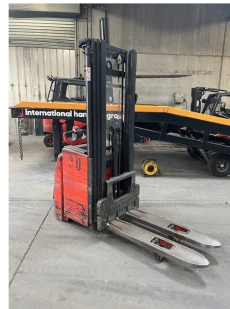

Linde L20i

Capacity: 2000 kg
Mast type: Triplex
Lift height: 4562 mm
YOM: 2018
Running hours: 2939
Engine type: Electric
Tech. Condition: very good
Visual condition: good

Com Nr.: IH00398
Battery: 2018, 24V, 60 - 80%
Charger:

Extras:

Price: on request (Subject to prior sale)