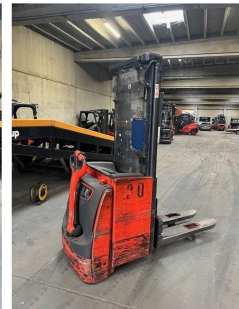

Linde L20i

Capacity: 2000 kg
Mast type: Triplex
Lift height: 4562 mm
YOM: 2018
Running hours: 2939
Engine type: Electric
Tech. Condition: very good
Visual condition: good

Com Nr.: IH00398

Battery: 2018, 24V, 60 - 80%

Charger:

Extras:

Price: on request (Subject to prior sale)