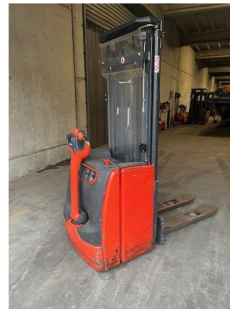

Linde L14

Capacity: 1400 kg
Mast type: Triplex
Lift height: 4802 mm
YOM: 2018
Running hours: 3624
Engine type: Electric
Tech. Condition: very good
Visual condition: good

Com Nr.: IH00397

Extras:

Price: on request (Subject to prior sale)