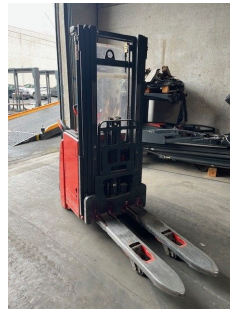

Linde L14APi

Capacity: 1400 kg
Mast type: Triplex
Lift height: 4352 mm
YOM: 2018
Running hours: 1333
Engine type: Electric
Tech. Condition: good
Visual condition: good

Com Nr.: IH00365

Extras:

Price: on request (Subject to prior sale)