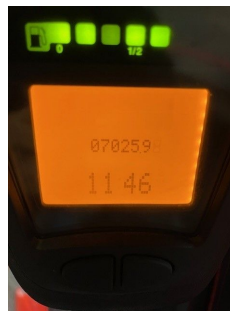

Linde H25D

Capacity: 2500 kg
Mast type: Duplex Standard
Lift height: 3150 mm
YOM: 2003
Running hours: 7025
Engine type: Diesel
Tech. Condition: good
Visual condition: good

Com Nr.: IH00333

Extras:

Side Shift 3rd valve Weatherproof cover

Price: 10.000,00 € (excl. VAT.) (Subject to prior sale)