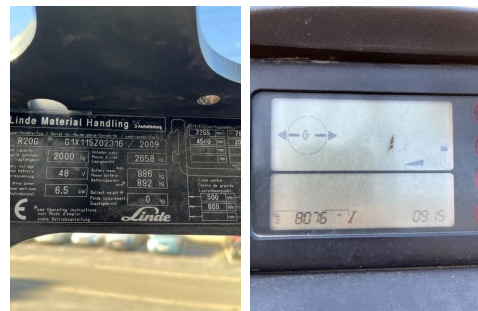

Linde R20G

Capacity: 2000 kg
Mast type: Triplex
Lift height: 7255 mm
YOM: 2009
Running hours: 8076
Engine type: Electric
Tech. Condition: good
Visual condition: good

Extras:

Side Shift 3rd valve

Com Nr.: IH00318

Battery: 2009, 48V, 620Ah, 60 - 80%

Price: on request (Subject to prior sale)