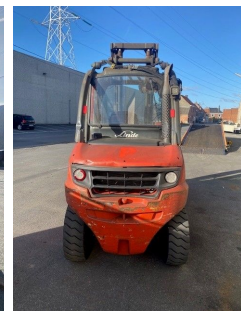

Linde H45D-02

Capacity: 4500 kg
Mast type: Duplex Standard
Lift height: 4400 mm
YOM: 2016
Running hours: 23654
Engine type: Diesel
Tech. Condition: good
Visual condition: good

Com Nr.: IH00263

Extras:

Side Shift Fork positioners 3rd valve 4th valve Weatherproof cover Twin tires