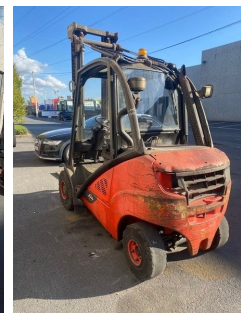

Linde H30D-02

Capacity: 3000 kg
Mast type: Duplex Standard
Lift height: 4350 mm
YOM: 2015
Running hours: 4153
Engine type: Diesel
Tech. Condition: good
Visual condition: average

Com Nr.: IH00219

Extras:

Side Shift 3rd valve Weatherproof cover